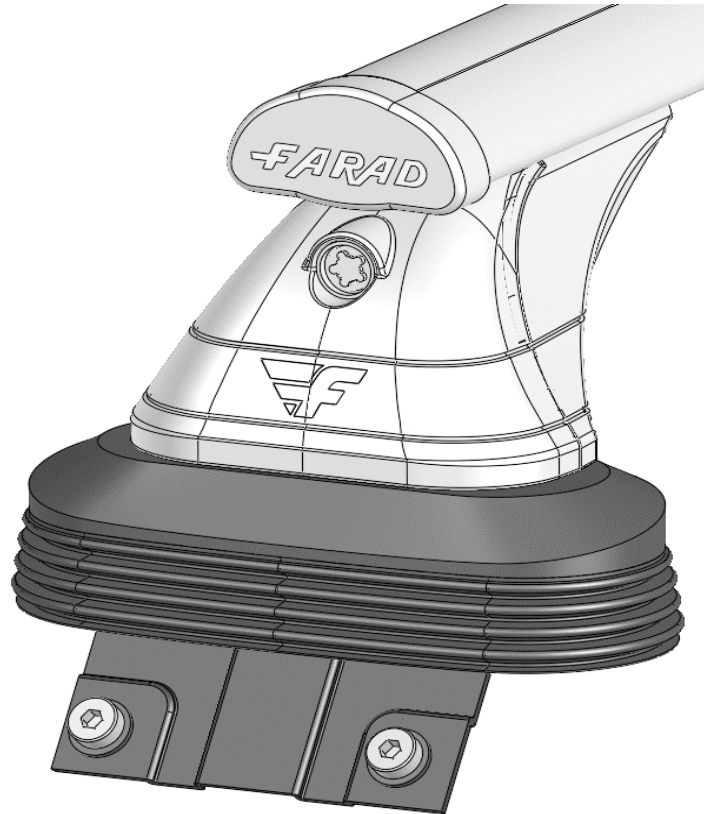

FARAD[®] BARS

made in italy

Evolution Srl unipersonale, Via A. De Gasperi 26, 12040 Sanfrè (CN) Italy

www.faradworld.com

+39 0172 58575

KIT PR7

COD. 91141/16 → Nr. 4

COD. 91141/5 → Nr. 4