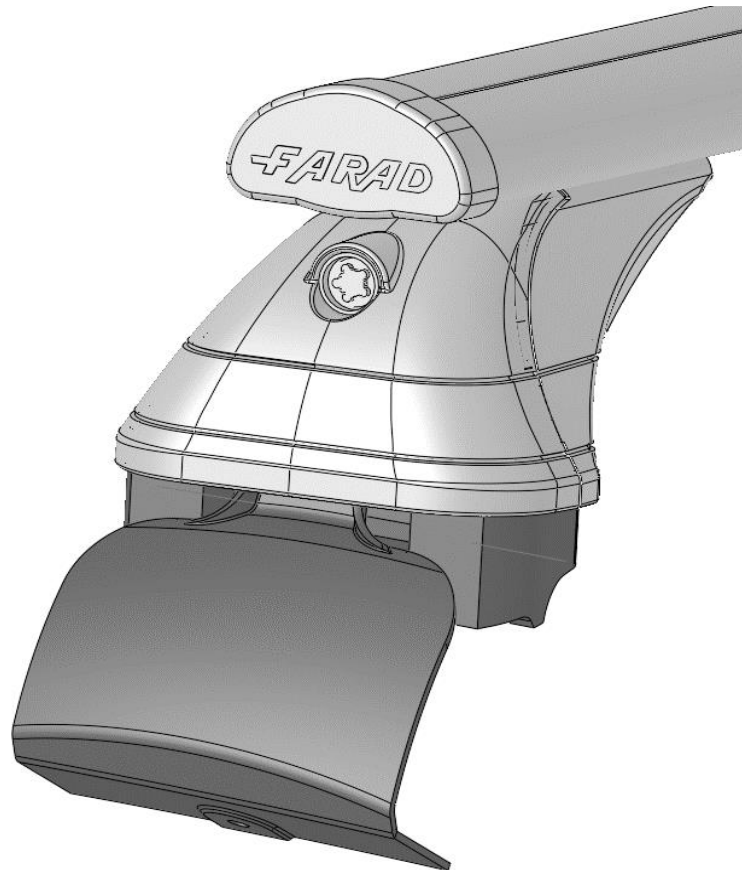

FARAD[®] BARS

made in italy

Evolution Srl unipersonale, Via A. De Gasperi 26, 12040 Sanfrè (CN) Italy

www.faradworld.com

+39 0172 58575

KIT SX-04

2 x PL05
2 x PL06

A -----> Nr. 4