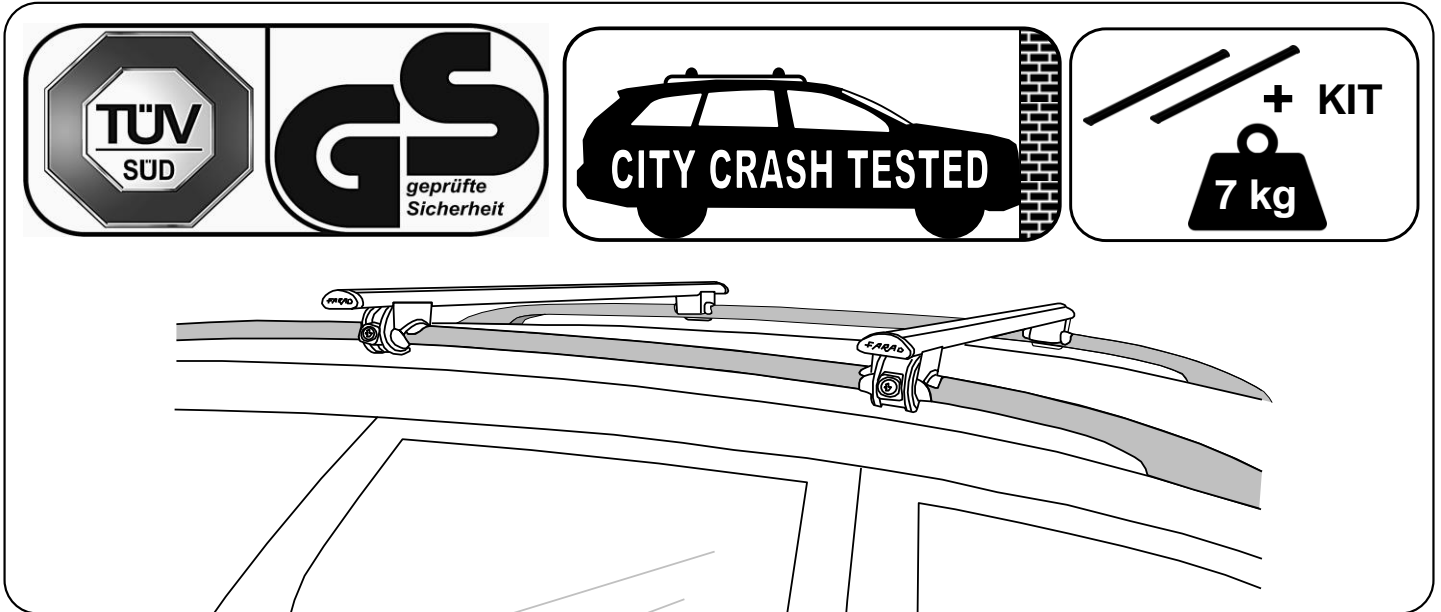

FARAD[®] BARS

made in italy

Evolution Srl unipersonale, Via A. De Gasperi 26, 12040 Sanfrè (CN) Italy

www.faradworld.com

+39 0172 58575

SIME - SM