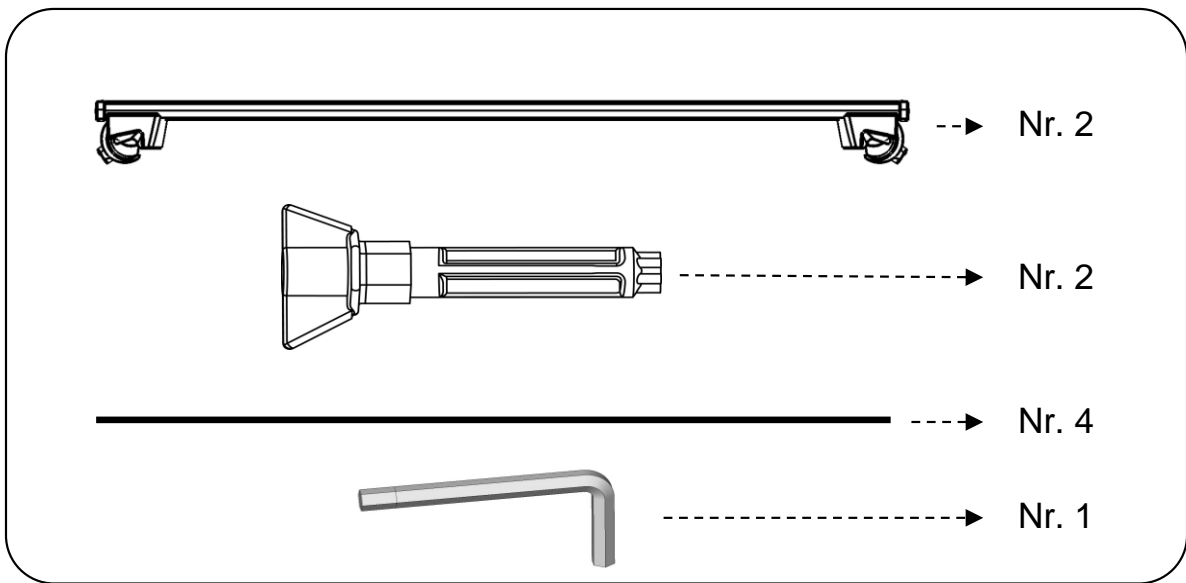

FARAD[®] BARS

made in italy

Evolution Srl unipersonale, Via A. De Gasperi 26, 12040 Sanfrè (CN) Italy

www.faradworld.com

+39 0172 58575

SIME - SM