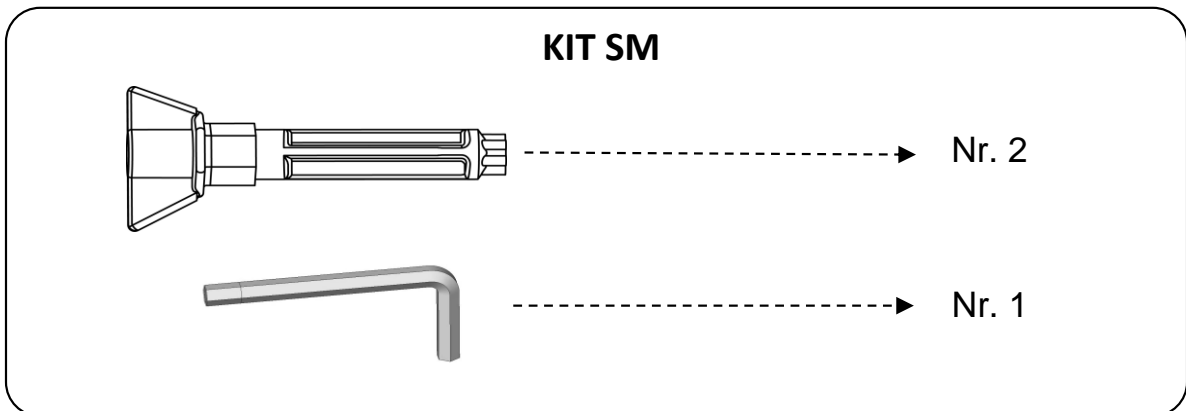

FARAD[®] BARS

made in italy

Evolution Srl unipersonale, Via A. De Gasperi 26, 12040 Sanfrè (CN) Italy

www.faradworld.com

+39 0172 58575

SIME - SM