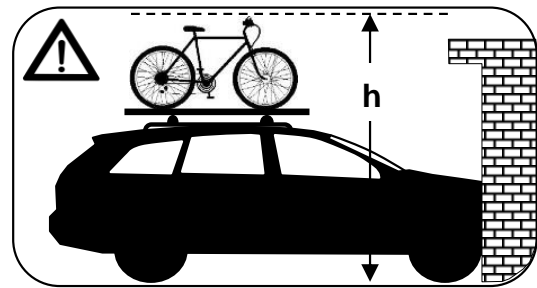

FARAD[®] BARS

made in italy

Evolution Srl unipersonale, Via A. De Gasperi 26, 12040 Sanfrè (CN) Italy

www.faradworld.com

+39 0172 58575

SIME - SM