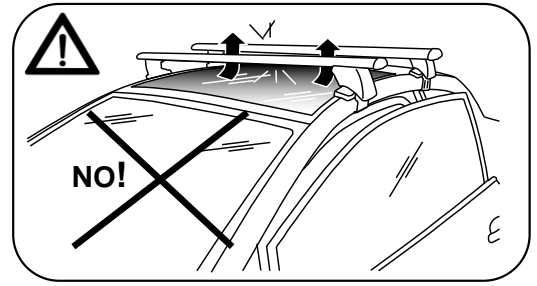

FARAD[®] BARS

made in italy

Evolution Srl unipersonale, Via A. De Gasperi 26, 12040 Sanfrè (CN) Italy

www.faradworld.com

+39 0172 58575

SIME - SM