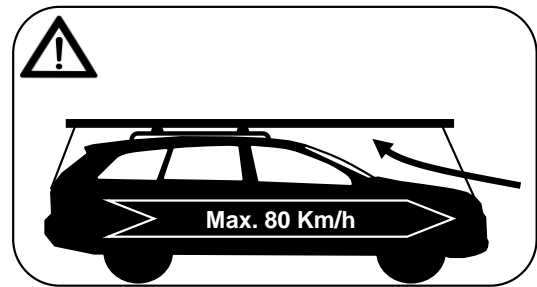

FARAD[®] BARS

made in italy

Evolution Srl unipersonale, Via A. De Gasperi 26, 12040 Sanfrè (CN) Italy

www.faradworld.com

+39 0172 58575

SIME - SM