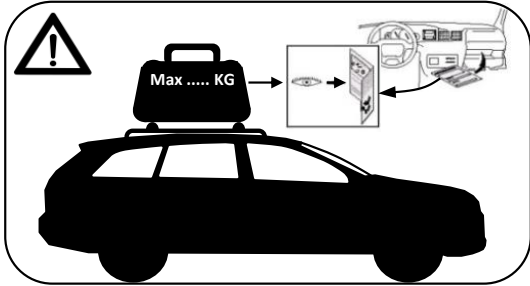

FARAD[®] BARS

made in italy

Evolution Srl unipersonale, Via A. De Gasperi 26, 12040 Sanfrè (CN) Italy

www.faradworld.com

+39 0172 58575

SIME - SM